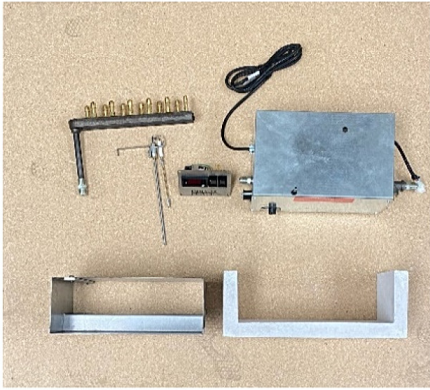

EARTHSTONE OVENS

Accessories / Addons

Item

Description / List Price

Modular Gas Unit

For Modular Units only

Add gas unit to any

Modular 60

Modular 90

Modular 110

Includes Gas Metal and Brick Housings

* EarthStone needs to install or approve of gas installation (additional charges apply)

$6,300.00*