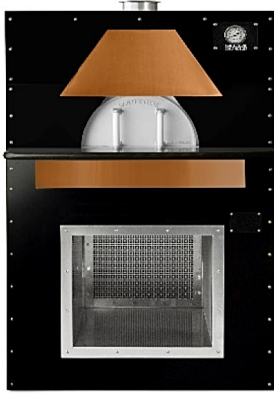

\$29,500.00

EARTHSTONE OVENS

Pre-Assembled Café

Gas & Wood Fire Oven

Description / List Price

PAW Café 90

Wood
Rectangular Exterior/Round Interior
35" Diameter Cooking Area
Exterior: 48.25"x 44.25"
Hearth Height 46.5"
Cooking Surface 2-3 12" Pizza
Black Powercoat & SS/Copper Hood
2500 lbs

\$20,300.00

PAGW Café 90

Gas and Wood
Rectangular Exterior/Round Interior
35" Diameter Cooking Area
Exterior: 48.25"x 44.25"
Hearth Height 46.5"
Cooking Surface 2-3 12" Pizza
Black Powercoat & SS/Copper Hood
2500 lbs